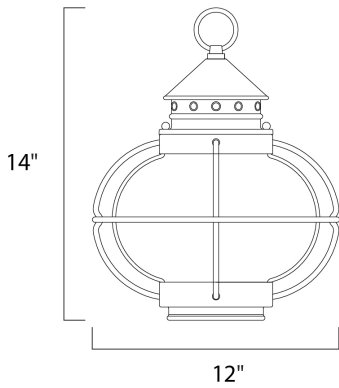

PRODUCT DESCRIPTION

Portsmouth is a traditional, early American style collection from Maxim Lighting International in Oil Rubbed Bronze finish with Seedy glass.

MEASUREMENTS

DIMENSION : 12" W x 14" H

HANGING WEIGHT : 3.44 lb