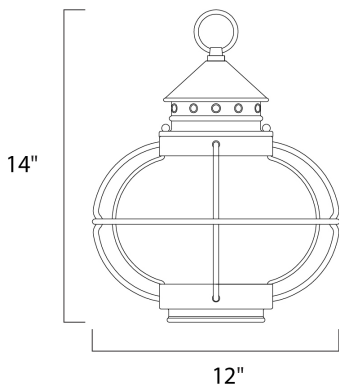

PRODUCT DESCRIPTION

Portsmouth is a traditional, early American style collection from Maxim Lighting International in Oil Rubbed Bronze finish with Seedy glass.

MEASUREMENTS

DIMENSION : 12" W x 14" H

HANGING WEIGHT : 3.44 lb