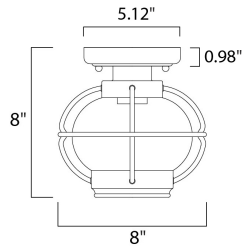

PRODUCT DESCRIPTION

Portsmouth is a traditional, early American style collection from Maxim Lighting International in Oil Rubbed Bronze finish with Seedy glass.

MEASUREMENTS

DIMENSION : 8" L x 8" W x 8" H
 CANOPY : 5.12" W x 0.98" H x 5.12" L
 HANGING WEIGHT : 1.46 lb

LAMPING

INPUT VOLTAGE : 120V
 BULB : 1 x 60W Incandescent E26 Medium , 60W Total
 BULB INCLUDED : (Not Included)
 DIMMABLE : Yes

FINISHES OPTION

 Oil Rubbed Bronze (OI)

GLASS

Seedy CD

MATERIAL

Aluminum, Glass