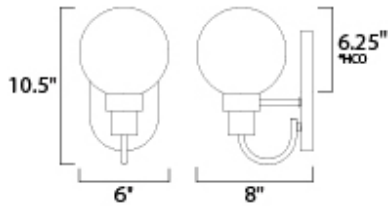

**MEASUREMENTS**

DIMENSION : 6" W x 10.5" H x 8" Ext  
 MAX OAH : x 4.65" W x 7.88" H  
 HANGING WEIGHT : 1.72 lb

**LAMPING**

INPUT VOLTAGE : 120V  
 BULB : 1 x 60W Incandescent E12 Candelabra , 60W Total  
 BULB INCLUDED : (Not Included)  
 DIMMABLE : Yes