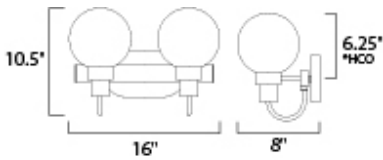

*height from center of outlet to the top of the fixture

MEASUREMENTS

DIMENSION : 16" W x 10.5" H x 8" Ext
 BACK PLATE : 7.88" W x 4.65" H x 6.25" HCO
 HANGING WEIGHT : 3.79 lb

LAMPING

INPUT VOLTAGE : 120V
 BULB : 2 x 60W Incandescent E12 Candelabra , 120W Total
 BULB INCLUDED : (Not Included)
 DIMMABLE : Yes