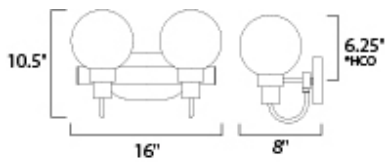

*height from center of outlet to the top of the fixture

MEASUREMENTS

DIMENSION : 16" W x 10.5" H x 8" Ext
 BACK PLATE : 7.88" W x 4.65" H x 6.25" HCO
 HANGING WEIGHT : 3.79 lb

LAMPING

INPUT VOLTAGE : 120V
 BULB : 2 x 60W Incandescent E12 Candelabra , 120W Total
 BULB INCLUDED : (Not Included)
 DIMMABLE : Yes