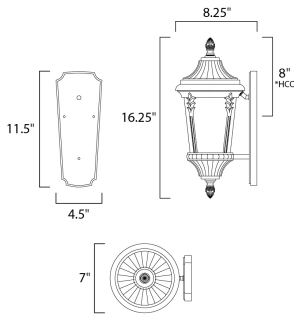

PRODUCT DESCRIPTION

Featuring a Die Cast frame of Black with clear Water Glass and added detail to the support rails, the Sentry collection represents a timeless classic reborn.

MEASUREMENTS

- DIMENSION : 7" W x 16.25" H x 8.25" Ext
- BACK PLATE : 4.5" W x 11.5" H x 8" HCO
- HANGING WEIGHT : 4.2 lb

LAMPING

- INPUT VOLTAGE : 120V
- BULB : 1 x 60W Incandescent E26 Medium , 60W Total
- BULB INCLUDED : (Not Included)
- DIMMABLE :
- LIGHTING_DIRECTION : Down

FINISHES OPTION

- Black (BK)

GLASS

Water Glass WG

MATERIAL

Die Cast Aluminum, Glass

RATINGS

cETLus
Wet Location

ADDITIONAL

INSTALL UP/DOWN: Up
OPERATING TEMPERATURE:
-20°C (-4°F), 40°C (104°F)

Always consult a qualified electrician before installing any lighting product.