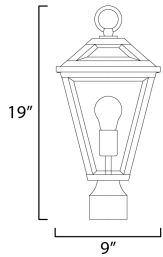

PRODUCT DESCRIPTION

MEASUREMENTS

DIMENSION : 9" W x 19" H
 CANOPY : 3.25" W x 3.5" H
 HANGING WEIGHT : 4.84 lb

LAMPING

INPUT VOLTAGE : 120V
 BULB : 1 x 60W Incandescent E26 Medium , 60W Total
 BULB INCLUDED : (Not Included)
 DIMMABLE : Y

FINISHES OPTION

 Black (BK)

GLASS

Clear CL

MATERIAL

Steel

RATINGS

cETLus
 Wet Location