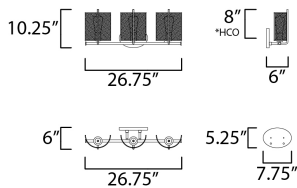

LAMPING

INPUT VOLTAGE : 120V
BULB : 3 x 60W Incandescent E26 Medium , 180W Total
BULB INCLUDED : (Not Included)
DIMMABLE : Yes
LIGHTING_DIRECTION : Up