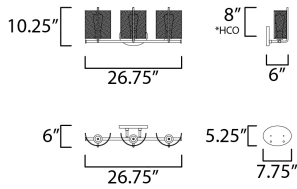

LAMPING

INPUT VOLTAGE : 120V
BULB : 3 x 60W Incandescent E26 Medium , 180W Total
BULB INCLUDED : (Not Included)
DIMMABLE : Yes
LIGHTING_DIRECTION : Up