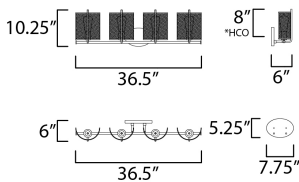

PRODUCT DESCRIPTION

Inner shades of perforated metal are finished in a soft Antique Brass and accented by bands in a complimentary Oil Rubbed Bronze. The light from inside peeks through the perforations and creates an interesting lighting effect. The large scale of the pendants are well suited for larger rooms and hospitality applications.

MEASUREMENTS

DIMENSION : 36.5" W x 10.25" H x 6" Ext
MAX OAH : 7.75" W x 5.25" H
HANGING WEIGHT : 6.38 lb

LAMPING

INPUT VOLTAGE : 120V
BULB : 4 x 60W Incandescent E26 Medium , 240W Total
BULB INCLUDED : (Not Included)
DIMMABLE : Yes
LIGHTING_DIRECTION : Up

FINISHES OPTION

Oil Rubbed Bronze / Antique Brass (OIAB)

MATERIAL

Steel

RATINGS

cULus
Damp Location

ADDITIONAL

INSTALL UP/DOWN: Up
OPERATING TEMPERATURE:
-20°C (-4°F), 40°C (104°F)

Always consult a qualified electrician before installing any lighting product.