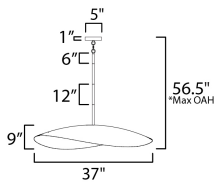

MEASUREMENTS

DIMENSION : 37" L x 37" W x 9" H
 MAX OAH : 50" OAH
 CANOPY : 5" W x 1" H x 5" L
 HANGING WEIGHT : 21.92 lb

LAMPING

INPUT VOLTAGE : 120V
 BULB : 4 x 60W Incandescent E12 Candelabra , 240W Total
 BULB INCLUDED : (Not Included)
 DIMMABLE : Y

*max overall height

FINISHES OPTION

 Natural Gold (NG)

MATERIAL

Aluminum, Steel

RATINGS

cULus
 Damp Location

ADDITIONAL