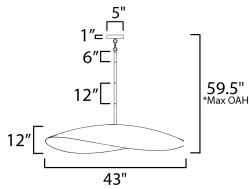

*max overall height

MEASUREMENTS

- DIMENSION : 43" L x 43" W x 12" H
- MAX OAH : 53.5" OAH
- CANOPY : 5" W x 1" H x 5" L
- HANGING WEIGHT : 23.4 lb

LAMPING

- INPUT VOLTAGE : 120V
- BULB : 2 x 60W Incandescent E26 Medium , 120W Total
- BULB INCLUDED : (Not Included)
- DIMMABLE : Y

FINISHES OPTION

- Natural Gold (NG)

MATERIAL

Aluminum, Steel

RATINGS

cULus
Damp Location

ADDITIONAL

SLOPE: 90
OPERATING TEMPERATURE:
-20°C (-4°F), 40°C (104°F)