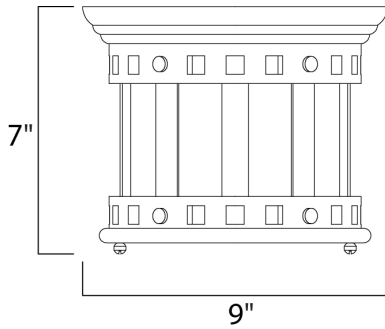

PRODUCT DESCRIPTION

Santa Barbara Cast is a transitional style collection from Maxim Lighting International in Sienna finish with Seedy glass.

MEASUREMENTS

DIMENSION : 9" L x 9" W x 7" H
 HANGING WEIGHT : 4.73 lb