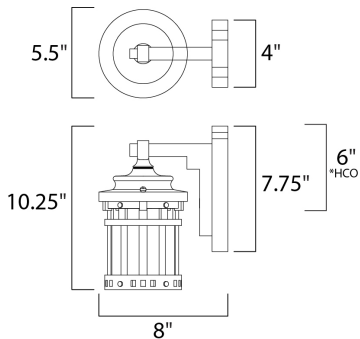

**PRODUCT DESCRIPTION**

Santa Barbara Cast is a transitional style collection from Maxim Lighting International in Sienna finish with Seedy glass.

\*height from center of outlet to the top of the fixture

**MEASUREMENTS**

DIMENSION : 5.5" W x 10.25" H x 8" Ext  
 BACK PLATE : 4" W x 7.75" H x 6" HCO  
 HANGING WEIGHT : 2.75 lb

**LAMPING**

INPUT VOLTAGE : 120V  
 BULB : 1 x 60W Incandescent E26 Medium , 60W Total  
 BULB INCLUDED : (Not Included)  
 DIMMABLE : Yes