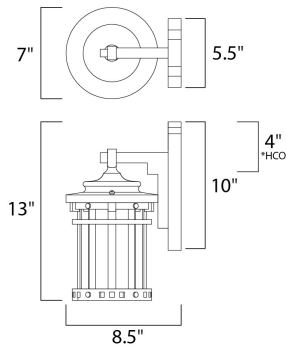

PRODUCT DESCRIPTION

Santa Barbara Cast is a transitional style collection from Maxim Lighting International in Sienna finish with Seedy glass.

MEASUREMENTS

DIMENSION : 7" W x 13" H x 8.5" Ext
BACK PLATE : 5.5" W x 10" H x 4" HCO
HANGING WEIGHT : 4.29 lb

LAMPING

INPUT VOLTAGE : 120V
BULB : 1 x 60W Incandescent E26 Medium , 60W Total
BULB INCLUDED : (Not Included)
DIMMABLE : Yes

FINISHES OPTION

Sienna (SE)

GLASS

Seedy CD

MATERIAL

Die Cast Aluminum

RATINGS

cETLus
Wet Location

ADDITIONAL

OPERATING TEMPERATURE:
-20°C (-4°F), 40°C (104°F)

Always consult a qualified electrician before installing any lighting product.