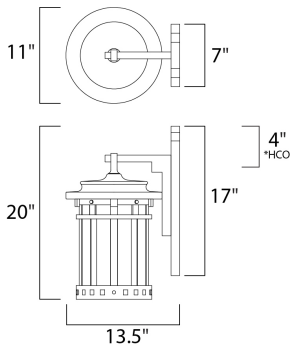

PRODUCT DESCRIPTION

Santa Barbara Cast is a transitional style collection from Maxim Lighting International in Sienna finish with Seedy glass.

MEASUREMENTS

DIMENSION : 11" W x 20" H x 13.5" Ext
BACK PLATE : 7" W x 17" H x 4" HCO
HANGING WEIGHT : 9.46 lb

LAMPING

INPUT VOLTAGE : 120V
BULB : 3 x 40W Incandescent E12 Candelabra , 120W Total
BULB INCLUDED : (Not Included)
DIMMABLE : Yes

FINISHES OPTION

Sienna (SE)

GLASS

Seedy CD

MATERIAL

Die Cast Aluminum

RATINGS

cETLus
Wet Location

ADDITIONAL

OPERATING TEMPERATURE:
-20°C (-4°F), 40°C (104°F)

Always consult a qualified electrician before installing any lighting product.