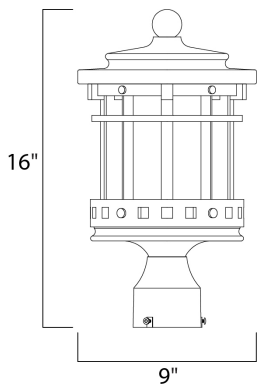

PRODUCT DESCRIPTION

Santa Barbara Cast is a transitional style collection from Maxim Lighting International in Sienna finish with Seedy glass.

MEASUREMENTS

DIMENSION : 9" L x 9" W x 16" H

HANGING WEIGHT : 5.7 lb

LAMPING

INPUT VOLTAGE : 120V

BULB : 3 x 40W Incandescent E12 Candelabra , 120W Total

BULB INCLUDED : (Not Included)

DIMMABLE : Yes

FINISHES OPTION

 Sienna (SE)

GLASS