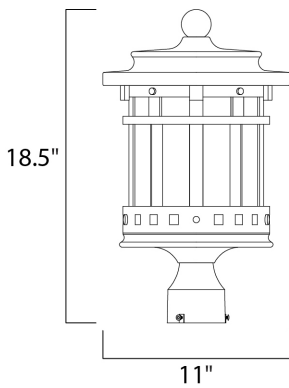

**PRODUCT DESCRIPTION**

Santa Barbara Cast is a transitional style collection from Maxim Lighting International in Sienna finish with Seedy glass.

**MEASUREMENTS**

DIMENSION : 11" L x 11" W x 18.5" H

HANGING WEIGHT : 7.26 lb

**LAMPING**

INPUT VOLTAGE : 120V

BULB : 3 x 40W Incandescent E12 Candelabra , 120W Total

BULB INCLUDED : (Not Included)

DIMMABLE : Yes

**FINISHES OPTION**

 Sienna (SE)

**GLASS**