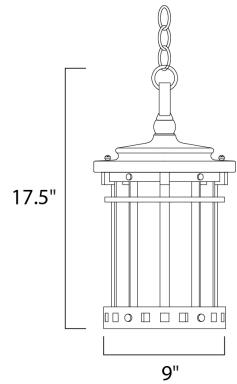

PRODUCT DESCRIPTION

Santa Barbara Cast is a transitional style collection from Maxim Lighting International in Sienna finish with Seedy glass.

MEASUREMENTS

DIMENSION : 9" L x 9" W x 17.5" H

HANGING WEIGHT : 7.92 lb

LAMPING

INPUT VOLTAGE : 120V

BULB : 3 x 40W Incandescent E12 Candelabra , 120W Total

BULB INCLUDED : (Not Included)

DIMMABLE : Yes

FINISHES OPTION

 Sienna (SE)

GLASS