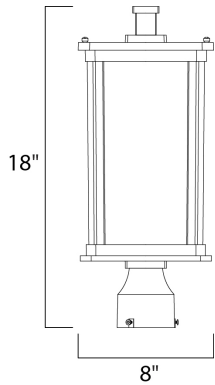

MEASUREMENTS

DIMENSION : 8" L x 8" W x 18" H
 HANGING WEIGHT : 8.69 lb

LAMPING

INPUT VOLTAGE : 120V
 BULB : 1 x 60W Incandescent E26 Medium , 60W Total
 BULB INCLUDED : (Not Included)
 DIMMABLE :

FINISHES OPTION