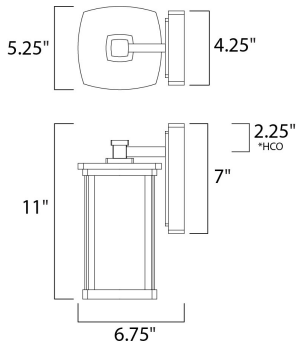

PRODUCT DESCRIPTION

The craftsman inspired Bungalow outdoor cast aluminum collection is finished in Bronze. The exterior Seedy glass adds texture while the interior Wilshire glass adds warmth. Bungalow is also available with energy-efficient fluorescent light in the Bungalow EE collection.

MEASUREMENTS

DIMENSION : 5.25" W x 11" H x 6.75" Ext
BACK PLATE : 4.25" W x 7" H x 2.25" HCO
HANGING WEIGHT : 4.1 lb

LAMPING

INPUT VOLTAGE : 120V
BULB : 1 x 60W Incandescent E26 Medium , 60W Total
BULB INCLUDED : (Not Included)
DIMMABLE :

FINISHES OPTION

Bronze (BZ)

GLASS

Seedy and Wilshire CDWS

MATERIAL

Aluminum, Glass

RATINGS

cETLus
Wet Location

ADDITIONAL

INSTALL UP/DOWN: Up
OPERATING TEMPERATURE:
-20°C (-4°F), 40°C (104°F)

PHOTOMETRIC: Report Found Online

Always consult a qualified electrician before installing any lighting product.