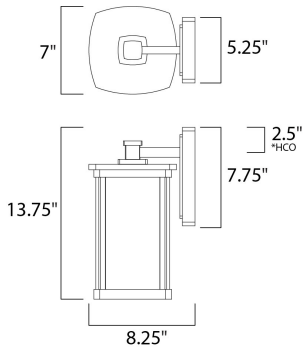

PRODUCT DESCRIPTION

The craftsman inspired Bungalow outdoor cast aluminum collection is finished in Bronze. The exterior Seedy glass adds texture while the interior Wilshire glass adds warmth. Bungalow is also available with energy-efficient fluorescent light in the Bungalow EE collection.

MEASUREMENTS

DIMENSION : 7" W x 13.75" H x 8.25" Ext
BACK PLATE : 5.25" W x 7.75" H x 2.5" HCO
HANGING WEIGHT : 7.98 lb

LAMPING

INPUT VOLTAGE : 120V
BULB : 1 x 60W Incandescent E26 Medium , 60W Total
BULB INCLUDED : (Not Included)
DIMMABLE :

FINISHES OPTION

Bronze (BZ)

GLASS

Seedy and Wilshire CDWS

MATERIAL

Aluminum, Glass

RATINGS

cETLus
Wet Location

ADDITIONAL

INSTALL UP/DOWN: Up
OPERATING TEMPERATURE:
-20°C (-4°F), 40°C (104°F)

Always consult a qualified electrician before installing any lighting product.