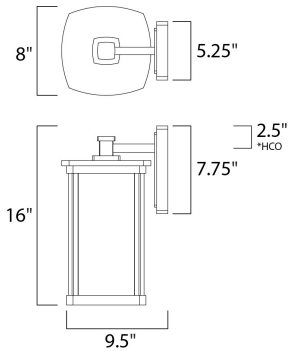

PRODUCT DESCRIPTION

The craftsman inspired Bungalow outdoor cast aluminum collection is finished in Bronze. The exterior Seedy glass adds texture while the interior Wilshire glass adds warmth. Bungalow is also available with energy-efficient fluorescent light in the Bungalow EE collection.

MEASUREMENTS

DIMENSION : 8" W x 16" H x 9.5" Ext
BACK PLATE : 5.25" W x 7.75" H x 2.5" HCO
HANGING WEIGHT : 10.74 lb

LAMPING

INPUT VOLTAGE : 120V
BULB : 1 x 60W Incandescent E26 Medium , 60W Total
BULB INCLUDED : (Not Included)
DIMMABLE :

FINISHES OPTION

Bronze (BZ)

GLASS

Seedy and Wilshire CDWS

MATERIAL

Aluminum, Glass

RATINGS

cETLus
Wet Location

ADDITIONAL

INSTALL UP/DOWN: Up
OPERATING TEMPERATURE:
-20°C (-4°F), 40°C (104°F)

Always consult a qualified electrician before installing any lighting product.