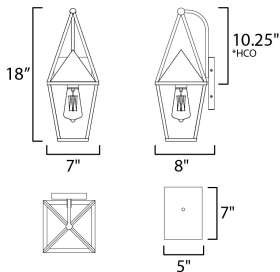

LAMPING

INPUT VOLTAGE : 120V
BULB : 1 x 60W Incandescent E26 Medium , 60W Total
BULB INCLUDED : (Not Included)
DIMMABLE : Y
LIGHTING_DIRECTION : Down