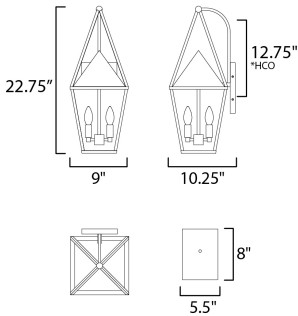

PRODUCT DESCRIPTION

An exaggerated openwork framed steeple adds vertical qualities on a sharp-lined Matte Black lantern frame. Blending modern concepts with forms that evoke a whimsical imagery, this collection presents a transitional styling for outdoor spaces.

MEASUREMENTS

DIMENSION : 9" W x 22.75" H x 12.75" Ext
BACK PLATE : 5.5" W x 8" H x 12.75" HCO
HANGING WEIGHT : 4.62 lb

LAMPING

INPUT VOLTAGE : 120V
BULB : 2 x 60W Incandescent E12 Candelabra , 120W Total
BULB INCLUDED : (Not Included)
DIMMABLE : Y
LIGHTING_DIRECTION : Up

FINISHES OPTION

Black (BK)

GLASS

Clear CL

MATERIAL

Steel, Aluminum

RATINGS

cETLus
Wet Location

ADDITIONAL

INSTALL UP/DOWN: Up
OPERATING TEMPERATURE:
-20°C (-4°F), 40°C (104°F)

Always consult a qualified electrician before installing any lighting product.