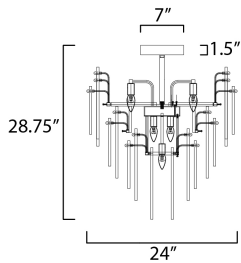

**PRODUCT DESCRIPTION**

Hand-formed glass petals of Clear and Champagne-tint suspend from a tiered frame of gold and accented with petals of solid metal finished in Gold Leaf. Numerous candelabra sockets are strategically placed within the fixture to create glimmer and elegance to this majestic collection.

**MEASUREMENTS**

- DIMENSION : 24" L x 24" W x 28.75" H
- MAX OAH : 28.75" OAH
- CANOPY : 7" W x 1.5" H x 7" L
- HANGING WEIGHT : 63.8 lb

**LAMPING**

- INPUT VOLTAGE : 120V
- BULB : 1 x 40W Incandescent E12 Candelabra , 400W Total
- BULB INCLUDED : (Not Included)
- DIMMABLE : Yes