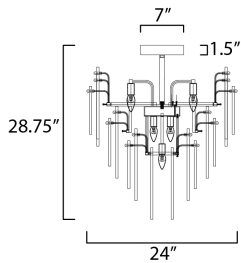

PRODUCT DESCRIPTION

Hand-formed glass petals of Clear and Champagne-tint suspend from a tiered frame of gold and accented with petals of solid metal finished in Gold Leaf. Numerous candelabra sockets are strategically placed within the fixture to create glimmer and elegance to this majestic collection.

MEASUREMENTS

- DIMENSION : 24" L x 24" W x 28.75" H
- MAX OAH : 28.75" OAH
- CANOPY : 7" W x 1.5" H x 7" L
- HANGING WEIGHT : 63.8 lb

LAMPING

- INPUT VOLTAGE : 120V
- BULB : 1 x 40W Incandescent E12 Candelabra , 400W Total
- BULB INCLUDED : (Not Included)
- DIMMABLE : Yes