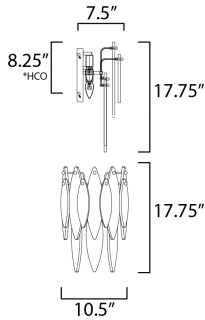

PRODUCT DESCRIPTION

Hand-formed glass petals of Clear and Champagne-tint suspend from a tiered frame of gold and accented with petals of solid metal finished in Gold Leaf. Numerous candelabra sockets are strategically placed within the fixture to create glimmer and elegance to this majestic collection.