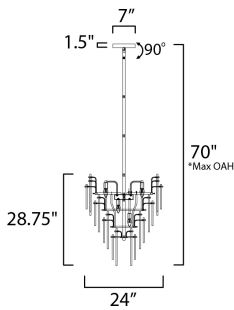

**PRODUCT DESCRIPTION**

Hand-formed glass petals of Clear and Champagne-tint suspend from a tiered frame of gold and accented with petals of solid metal finished in Gold Leaf. Numerous candelabra sockets are strategically placed within the fixture to create glimmer and elegance to this majestic collection.

\*max overall height

**MEASUREMENTS**

DIMENSION : 24" L x 24" W x 28.75" H  
 MAX OAH : 70" OAH  
 CANOPY : 7" W x 1.5" H x 7" L  
 HANGING WEIGHT : 64.9 lb

**LAMPING**

INPUT VOLTAGE : 120V  
 BULB : 12 x 40W Incandescent E12 Candelabra , 480W Total  
 BULB INCLUDED : (Not Included)  
 DIMMABLE : Yes