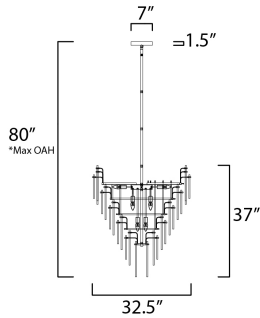

PRODUCT DESCRIPTION

Hand-formed glass petals of Clear and Champagne-tint suspend from a tiered frame of gold and accented with petals of solid metal finished in Gold Leaf. Numerous candelabra sockets are strategically placed within the fixture to create glimmer and elegance to this majestic collection.

ADDITIONAL

OPERATING TEMPERATURE:
-20°C (-4°F), 40°C (104°F)

MEASUREMENTS

DIMENSION : 32.5" L x 32.5" W x 37" H
 MAX OAH : 80" OAH
 CANOPY : 7" W x 1.5" H x 7" L
 HANGING WEIGHT : 119.9 lb

LAMPING

INPUT VOLTAGE : 120V
 BULB : 21 x 40W Incandescent E12 Candelabra , 840W Total
 BULB INCLUDED : (Not Included)
 DIMMABLE : Yes