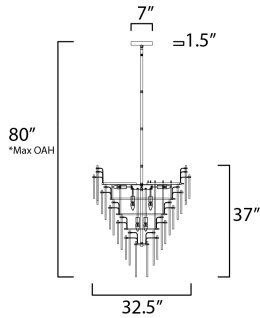

**PRODUCT DESCRIPTION**

Hand-formed glass petals of Clear and Champagne-tint suspend from a tiered frame of gold and accented with petals of solid metal finished in Gold Leaf. Numerous candelabra sockets are strategically placed within the fixture to create glimmer and elegance to this majestic collection.

**ADDITIONAL**

OPERATING TEMPERATURE:  
-20°C (-4°F), 40°C (104°F)

**MEASUREMENTS**

DIMENSION : 32.5" L x 32.5" W x 37" H  
 MAX OAH : 80" OAH  
 CANOPY : 7" W x 1.5" H x 7" L  
 HANGING WEIGHT : 119.9 lb