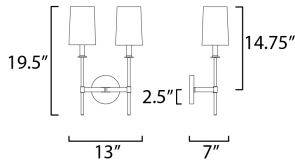

**MEASUREMENTS**

DIMENSION : 13" W x 19.5" H x 7" Ext  
 MAX OAH : 5" W x 5" H  
 HANGING WEIGHT : 2.78 lb

**LAMPING**

INPUT VOLTAGE : 120V  
 BULB : 2 x 60W Incandescent E12 Candelabra , 120W Total  
 BULB INCLUDED : (Not Included)  
 DIMMABLE :  
 LIGHTING\_DIRECTION : Up