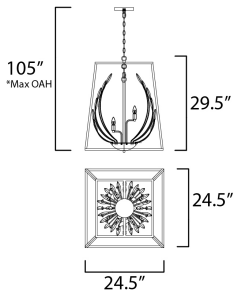

PRODUCT DESCRIPTION

Metal frames finished in a lustrous Gold Leaf house a Polished Nickel bouquet of Beveled Crystal petals. The combination of gold, nickel, and crystal are dramatic elements that blend together in a homogenous fashion.

FINISHES OPTION

Polished Nickel / Gold Leaf (PNGL)

GLASS

Beveled Crystal BC

MATERIAL

Steel, Glass

RATINGS

cETLus
Dry Location

ADDITIONAL

OPERATING TEMPERATURE:
-20°C (-4°F), 40°C (104°F)

MEASUREMENTS

DIMENSION : 24.5" L x 24.5" W x 29.5" H
 MAX OAH : 105" OAH
 CANOPY : 6" W x 1" H x 6" L
 HANGING WEIGHT : 38.5 lb

LAMPING

INPUT VOLTAGE : 120V
 BULB : 6 x 40W Incandescent E12 Candelabra , 240W Total
 BULB INCLUDED : (Not Included)
 DIMMABLE : Yes