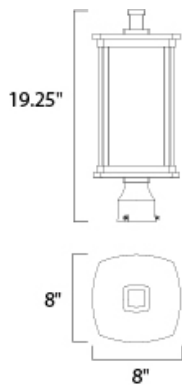

**MEASUREMENTS**

DIMENSION : 8" L x 8" W x 19.25" H

HANGING WEIGHT : 7.7 lb

LAMPING

INPUT VOLTAGE : 120V

BULB : 1 x 60W Incandescent E26 Medium , 60W Total

BULB INCLUDED : (Not Included)

DIMMABLE : Yes