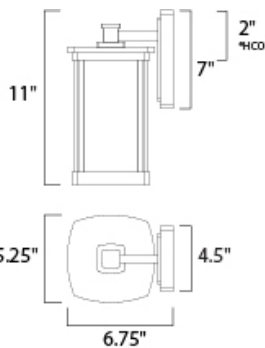

ADDITIONAL

OPERATING TEMPERATURE:
-20°C (-4°F), 40°C (104°F)

MEASUREMENTS

DIMENSION : 5.25" W x 11" H x 6.75" Ext
BACK PLATE : 4.5" W x 7" H x 2" HCO
HANGING WEIGHT : 2.97 lb

LAMPING

INPUT VOLTAGE : 120V
BULB : 1 x 60W Incandescent E26 Medium , 60W Total
BULB INCLUDED : (Not Included)
DIMMABLE : Yes

Always consult a qualified electrician before installing any lighting product.