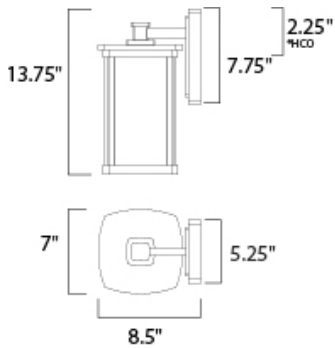

PRODUCT DESCRIPTION

Simple lines create a transitional style that fits a wide variety of exterior home design. Available in both Platinum or Bronze finish, Frosted Seedy or Clear Ribbed glass, or fluorescent, incandescent or LED lamping.

MEASUREMENTS

DIMENSION : 7" W x 13.75" H x 8.5" Ext
BACK PLATE : 5.25" W x 7.75" H x 2.25" HCO
HANGING WEIGHT : 4.95 lb

LAMPING

INPUT VOLTAGE : 120V
BULB : 1 x 60W Incandescent E26 Medium , 60W Total
BULB INCLUDED : (Not Included)
DIMMABLE : Yes

FINISHES OPTION

Bronze (BZ)
Platinum (PL)

GLASS

Frosted Seedy FS

MATERIAL

Aluminum, Glass

RATINGS

cETLus
Wet Location

ADDITIONAL

OPERATING TEMPERATURE:
-20°C (-4°F), 40°C (104°F)

Always consult a qualified electrician before installing any lighting product.