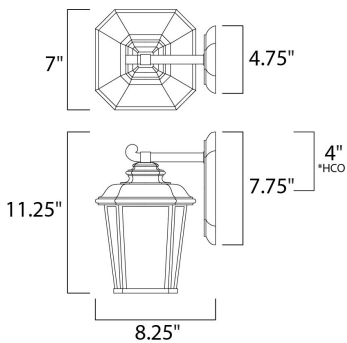

PRODUCT DESCRIPTION

A classical, traditional style finished in a rustic Black Oxide finish with Weathered Frost glass is sure to add elegance to your home's exterior. Available in both incandescent and fluorescent versions with an source to consider.

MEASUREMENTS

DIMENSION : 7" W x 11.25" H x 8.25" Ext
BACK PLATE : 4.75" W x 7.75" H x 4" HCO
HANGING WEIGHT : 3.52 lb

LAMPING

INPUT VOLTAGE : 120V
BULB : 1 x 60W Incandescent E26 Medium , 60W Total
BULB INCLUDED : (Not Included)
DIMMABLE : Yes

FINISHES OPTION

Black Oxide (BO)

GLASS

Weathered Frost WF

MATERIAL

Aluminum, Glass

RATINGS

cETLus
Wet Location

ADDITIONAL

OPERATING TEMPERATURE:
-20°C (-4°F), 40°C (104°F)

Always consult a qualified electrician before installing any lighting product.