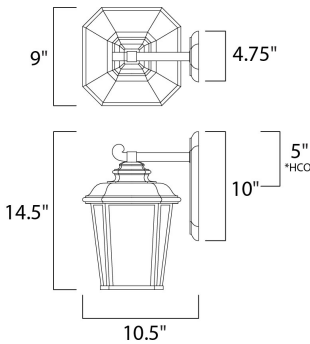

PRODUCT DESCRIPTION

A classical, traditional style finished in a rustic Black Oxide finish with Weathered Frost glass is sure to add elegance to your home's exterior. Available in both incandescent and fluorescent versions with an source to consider.

MEASUREMENTS

DIMENSION : 9" W x 14.5" H x 10.5" Ext
BACK PLATE : 4.75" W x 10" H x 5" HCO
HANGING WEIGHT : 5.72 lb

LAMPING

INPUT VOLTAGE : 120V
BULB : 1 x 60W Incandescent E26 Medium , 60W Total
BULB INCLUDED : (Not Included)
DIMMABLE : Yes

FINISHES OPTION

Black Oxide (BO)

GLASS

Weathered Frost WF

MATERIAL

Aluminum, Glass

RATINGS

cETLus
Wet Location

ADDITIONAL

OPERATING TEMPERATURE:
-20°C (-4°F), 40°C (104°F)

Always consult a qualified electrician before installing any lighting product.