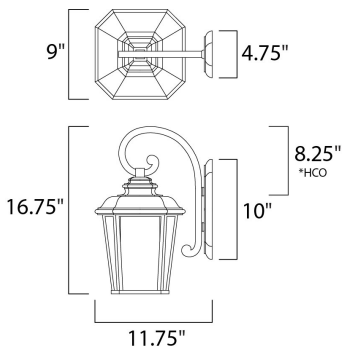

\*height from center of outlet to the top of the fixture

**MEASUREMENTS**

DIMENSION : 9" W x 16.75" H x 11.75" Ext  
 BACK PLATE : 4.75" W x 10" H x 8.25" HCO  
 HANGING WEIGHT : 6.38 lb

**LAMPING**

INPUT VOLTAGE : 120V  
 BULB : 1 x 60W Incandescent E26 Medium , 60W Total  
 BULB INCLUDED : (Not Included)  
 DIMMABLE : Yes