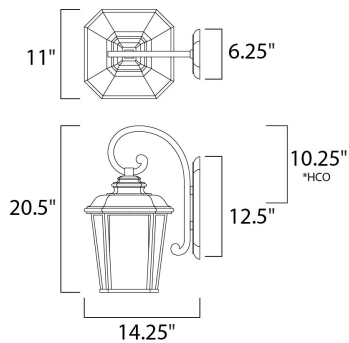

MEASUREMENTS

- DIMENSION : 11" W x 20.5" H x 14.25" Ext
- BACK PLATE : 6.25" W x 12.5" H x 10.25" HCO
- HANGING WEIGHT : 9.9 lb

LAMPING

- INPUT VOLTAGE : 120V
- BULB : 1 x 60W Incandescent E26 Medium , 60W Total
- BULB INCLUDED : (Not Included)
- DIMMABLE : Yes

*height from center of outlet to the top of the fixture

FINISHES OPTION

- Black Oxide (BO)

GLASS

Weathered Frost WF

MATERIAL

Aluminum, Glass

RATINGS