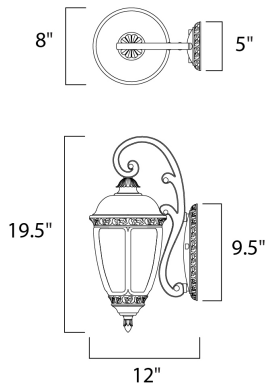

**PRODUCT DESCRIPTION**

Knob Hill Cast is a traditional, European style collection from Maxim Lighting International in Sienna finish with Seedy glass.

**MEASUREMENTS**

DIMENSION : 8" W x 19.5" H x 12" Ext  
 BACK PLATE : 5" W x 9.5" H x 9.5" HCO  
 HANGING WEIGHT : 5.5 lb

**LAMPING**

INPUT VOLTAGE : 120V  
 BULB : 3 x 40W Incandescent E12 Candelabra , 120W Total  
 BULB INCLUDED : (Not Included)  
 DIMMABLE : Yes

**FINISHES OPTION**

 Sienna (SE)

**GLASS**

Seedy CD

**MATERIAL**