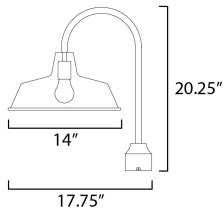

**MEASUREMENTS**

DIMENSION : 14" W x 20.25" H  
 CANOPY : 3.25" W x 3.5" H  
 HANGING WEIGHT : 3.146 lb

**LAMPING**

INPUT VOLTAGE : 120V  
 BULB : 1 x 60W Incandescent E26 Medium , 60W Total  
 BULB INCLUDED : (Not Included)  
 DIMMABLE :