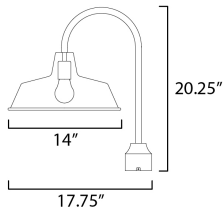

MEASUREMENTS

DIMENSION : 14" W x 20.25" H
 CANOPY : 3.25" W x 3.5" H
 HANGING WEIGHT : 3.146 lb

LAMPING

INPUT VOLTAGE : 120V
 BULB : 1 x 60W Incandescent E26 Medium , 60W Total
 BULB INCLUDED : (Not Included)
 DIMMABLE : Y