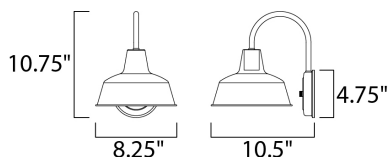

MEASUREMENTS

DIMENSION : 8.25" W x 10.75" H x 10.5" Ext
 BACK PLATE : 4.75" W x 4.75" H x 8" HCO
 HANGING WEIGHT : 1.21 lb

LAMPING

INPUT VOLTAGE : 120V
 BULB : 1 x 60W Incandescent E26 Medium , 60W Total
 BULB INCLUDED : (Not Included)
 DIMMABLE : Yes
 LIGHTING_DIRECTION : Down