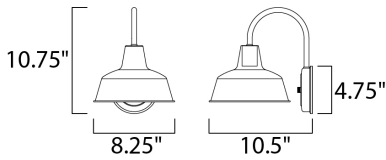

MEASUREMENTS

DIMENSION : 8.25" W x 10.75" H x 10.5" Ext
 BACK PLATE : 4.75" W x 4.75" H x 8" HCO
 HANGING WEIGHT : 1.21 lb

LAMPING

INPUT VOLTAGE : 120V
 BULB : 1 x 60W Incandescent E26 Medium , 60W Total
 BULB INCLUDED : (Not Included)
 DIMMABLE : Yes
 LIGHTING_DIRECTION : Down