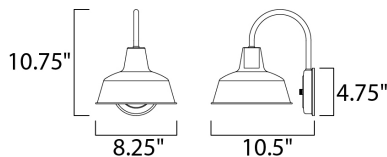

MEASUREMENTS

DIMENSION : 8.25" W x 10.75" H x 10.5" Ext
 BACK PLATE : 4.75" W x 4.75" H x 8" HCO
 HANGING WEIGHT : 1.21 lb

LAMPING

INPUT VOLTAGE : 120V
 BULB : 1 x 60W Incandescent E26 Medium , 60W Total
 BULB INCLUDED : (Not Included)
 DIMMABLE : Yes
 LIGHTING_DIRECTION : Down