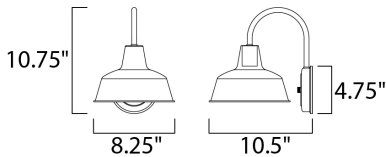

MEASUREMENTS

DIMENSION : 8.25" W x 10.75" H x 10.5" Ext
 BACK PLATE : 4.75" W x 4.75" H x 8" HCO
 HANGING WEIGHT : 1.21 lb

LAMPING

INPUT VOLTAGE : 120V
 BULB : 1 x 60W Incandescent E26 Medium , 60W Total
 BULB INCLUDED : (Not Included)
 DIMMABLE : Yes
 LIGHTING_DIRECTION : Down