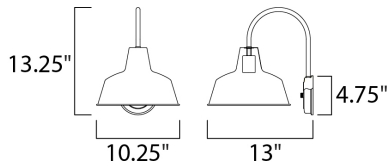

**MEASUREMENTS**

DIMENSION : 10.25" W x 13.25" H x 13" Ext  
 BACK PLATE : 4.75" W x 4.75" H x 10.5" HCO  
 HANGING WEIGHT : 1.76 lb

**LAMPING**

INPUT VOLTAGE : 120V  
 BULB : 1 x 60W Incandescent E26 Medium , 60W Total  
 BULB INCLUDED : (Not Included)  
 DIMMABLE : Yes  
 LIGHTING\_DIRECTION : Down