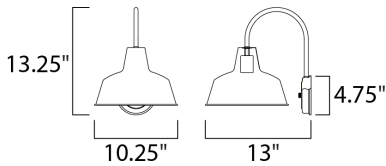

MEASUREMENTS

DIMENSION : 10.25" W x 13.25" H x 13" Ext
 BACK PLATE : 4.75" W x 4.75" H x 10.5" HCO
 HANGING WEIGHT : 1.76 lb

LAMPING

INPUT VOLTAGE : 120V
 BULB : 1 x 60W Incandescent E26 Medium , 60W Total
 BULB INCLUDED : (Not Included)
 DIMMABLE : Yes
 LIGHTING_DIRECTION : Down