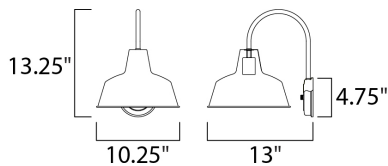

MEASUREMENTS

DIMENSION : 10.25" W x 13.25" H x 13" Ext
 BACK PLATE : 4.75" W x 4.75" H x 10.5" HCO
 HANGING WEIGHT : 1.76 lb

LAMPING

INPUT VOLTAGE : 120V
 BULB : 1 x 60W Incandescent E26 Medium , 60W Total
 BULB INCLUDED : (Not Included)
 DIMMABLE : Yes
 LIGHTING_DIRECTION : Down