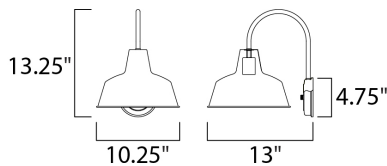

**MEASUREMENTS**

DIMENSION : 10.25" W x 13.25" H x 13" Ext  
 BACK PLATE : 4.75" W x 4.75" H x 10.5" HCO  
 HANGING WEIGHT : 1.76 lb

**LAMPING**

INPUT VOLTAGE : 120V  
 BULB : 1 x 60W Incandescent E26 Medium , 60W Total  
 BULB INCLUDED : (Not Included)  
 DIMMABLE : Yes  
 LIGHTING\_DIRECTION : Down