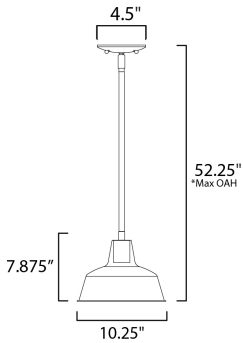

*max overall height

MEASUREMENTS

- DIMENSION : 10.25" L x 10.25" W x 7.87" H
- MAX OAH : 52.25" OAH
- CANOPY : 4.5" W x 0.75" H x 4.5" L
- HANGING WEIGHT : 2.2 lb

LAMPING

- INPUT VOLTAGE : 120V
- BULB : 1 x 60W Incandescent E26 Medium , 60W Total
- BULB INCLUDED : (Not Included)
- DIMMABLE : Yes
- LIGHTING_DIRECTION : Down