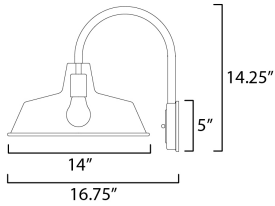

**MEASUREMENTS**

- DIMENSION : 14" W x 14.25" H x 16.75" Ext
- BACK PLATE : 11.75" HCO
- CANOPY : 5" W x 1.25" H x 5" L
- HANGING WEIGHT : 3.3 lb

**LAMPING**

- INPUT VOLTAGE : 120V
- BULB : 1 x 60W Incandescent E26 Medium , 60W Total
- BULB INCLUDED : (Not Included)
- DIMMABLE : Y