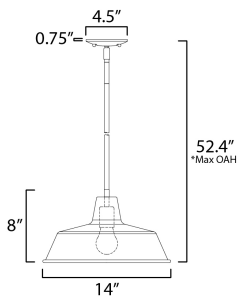

*max overall height

MEASUREMENTS

- DIMENSION : 14" L x 14" W x 8" H
- MAX OAH : 52.4" OAH
- CANOPY : 4.5" W x 0.75" H x 4.5" L
- HANGING WEIGHT : 2.97 lb

LAMPING

- INPUT VOLTAGE : 120V
- BULB : 1 x 60W Incandescent E26 Medium , 60W Total
- BULB INCLUDED : (Not Included)
- DIMMABLE : Y