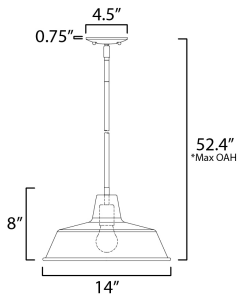

*max overall height

MEASUREMENTS

- DIMENSION : 14" L x 14" W x 8" H
- MAX OAH : 52.4" OAH
- CANOPY : 4.5" W x 0.75" H x 4.5" L
- HANGING WEIGHT : 2.97 lb

LAMPING

- INPUT VOLTAGE : 120V
- BULB : 1 x 60W Incandescent E26 Medium , 60W Total
- BULB INCLUDED : (Not Included)
- DIMMABLE : Y