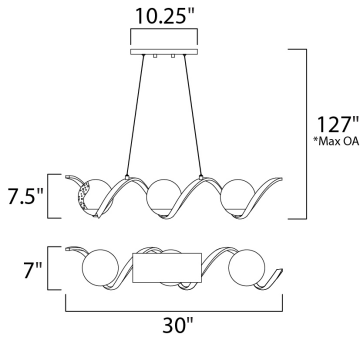

**PRODUCT DESCRIPTION**

Rectangular metal channel, finished in Black, is meticulously formed in a curl design to create a unique and dramatic design. Clear Seedy glass balls supported by cups of Polished Nickel are strategically positioned to balance out the design.

\*max overall height

**MEASUREMENTS**

- DIMENSION : 30" L x 7" W x 7.5" H
- MAX OAH : 127" OAH
- CANOPY : 4.25" W x 0.75" H x 10.25" L
- HANGING WEIGHT : 8.49 lb
- WIRE LENGTH : 120"

**LAMPING**

- INPUT VOLTAGE : 120V
- BULB : 3 x 40W Incandescent E12 Candelabra , 120W Total
- BULB INCLUDED : (Not Included)
- DIMMABLE : Yes